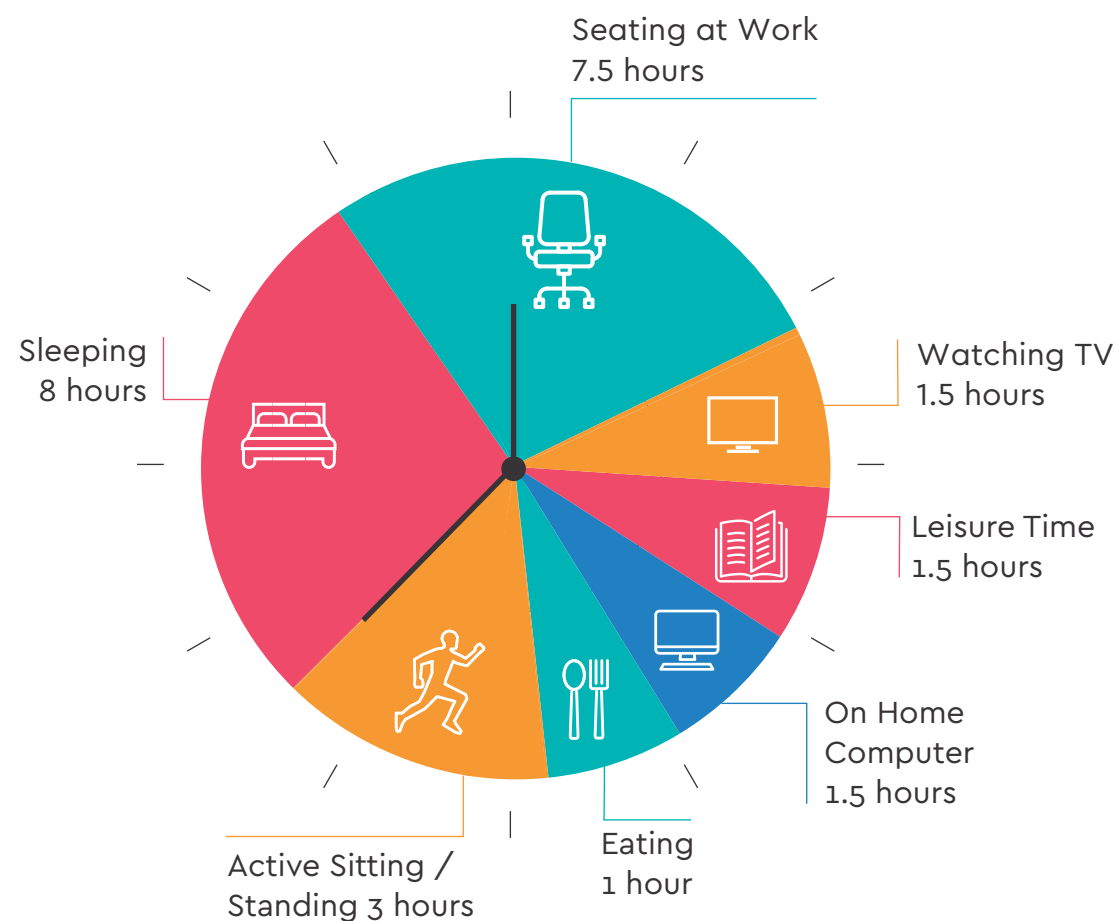

INTER
ACTIVE

ACTIVE SEATING SOLUTIONS

Time to revolutionise the way we sit

We spend a large part of our day sitting still, whether at work, while commuting or while watching TV. Sitting in one position for hours can load the spine and cause muscle fatigue, leading to a range of lifestyle diseases. While we may spend some time of our day working out to reverse the effects of sedentary sitting, we can now also take a small step towards preventing these take effects - by simply switching to Active Seating.

Disclaimer: Notional representation of an office - goers day

Rock, Sway and Wobble your way to better sitting

Introducing Godrej Interio's range of Active Seating – a splash of activity to stimulate workplaces. They enable seated movement that relieves pressure from muscles and the spine, improves blood flow and strengthens your core. Easy to move around, our Active Seating solutions fit into a range of workplace settings, so you can stay active, wherever you sit at work.

Work or lounge,
Stay Active

LOOP

- Loop's generous waterfall radius on the top edge enhances comfort. It ensures optimum clearance between the knee and the seat
- The bowl shaped bottom lets the user sway in all directions helping to adopt dynamic postures

Active body, uninterrupted mind
Immerse

CRADLE

- Cradle's bucket-shaped seating surface top provides a large contact area for comfort and support
- Its cradle-shaped bottom aids in rocking to and fro
- The strap along the centre acts as a handle for easy mobility