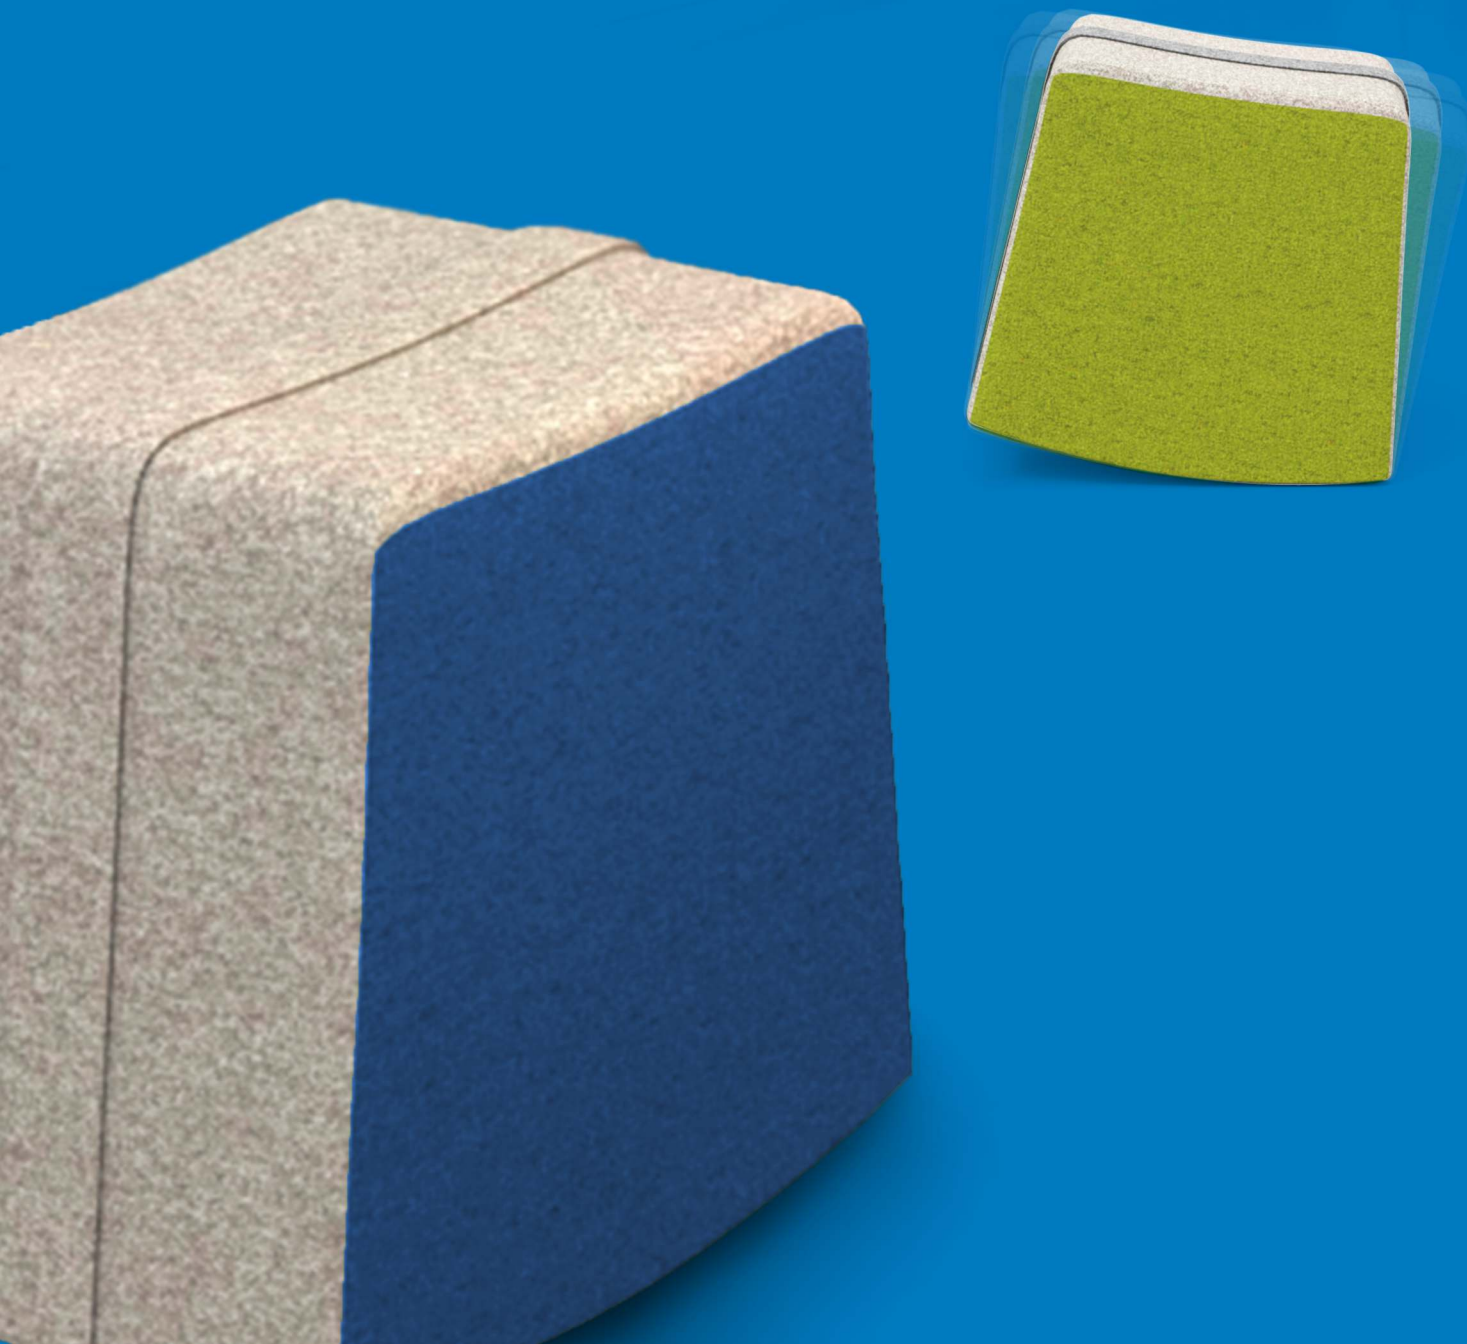

Work or lounge,
Stay Active

LOOP

- Loop's generous waterfall radius on the top edge enhances comfort. It ensures optimum clearance between the knee and the seat
- The bowl shaped bottom lets the user sway in all directions helping to adopt dynamic postures

Active body, uninterrupted mind
Immerse

CRADLE

- Cradle's bucket-shaped seating surface top provides a large contact area for comfort and support
- Its cradle-shaped bottom aids in rocking to and fro
- The strap along the centre acts as a handle for easy mobility

Conversations on the go

Interact

DRIFT

- Drift's flat top and round edge supports freedom of movement
- Its wooden base is attached with castors and can be moved around in all directions with ease

Loosen up your mind and body

Unwind

TOGGLE

- Toggle's bulbous top has a generous waterfall radius on the top edge that ensures optimal clearance between the seat and user's knee
- Its upper and bottom halves are connected with a spring which lets the user wobble in all directions while sitting
- The base is broad at the bottom for stability, while the narrower top allows the seat to move easily in all directions