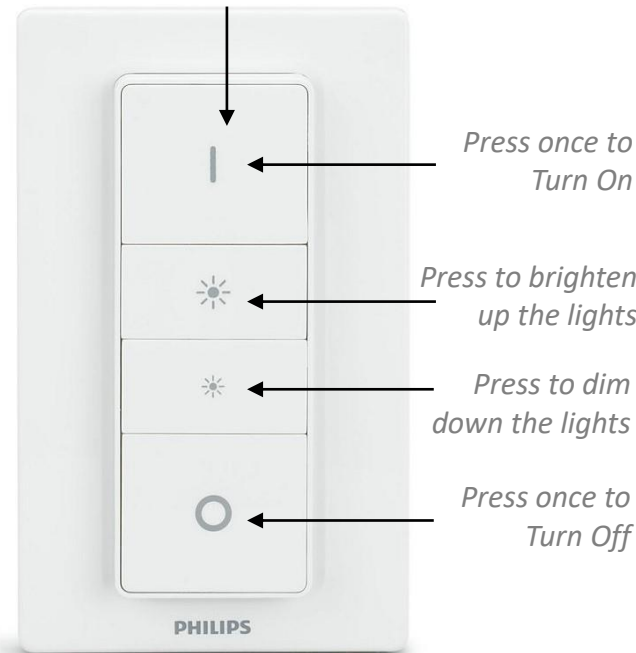

Hue Accessory | Dimmer Switch

Enrich your system with the Philips Hue dimmer switch and enjoy smooth wireless dimming. The switch works as a normal wall switch and dimmer. Place it anywhere you want, using screws or the adhesive tape on the back plate of the switch.

USP: Controls 10 lights (without Hue Bridge)

Hue Dimmer Switch	
Material	Synthetics
Length	Switch depth 11 mm, Plate depth 14 mm
Width	Switch 35 mm, Plate 70 mm
Height	Switch 92 mm, Plate 115 mm
Lifetime	50000 clicks
Battery	CR2450 3V Included (in-built)
Signal range	At least 39.3 feet
MRP	INR 2,150/-

<https://www2.meethue.com/en-in/p/hue-dimmer-switch/8718696752043>

Toggle through pre-set light recipes

- Relax
- Read
- Concentrate
- Energize