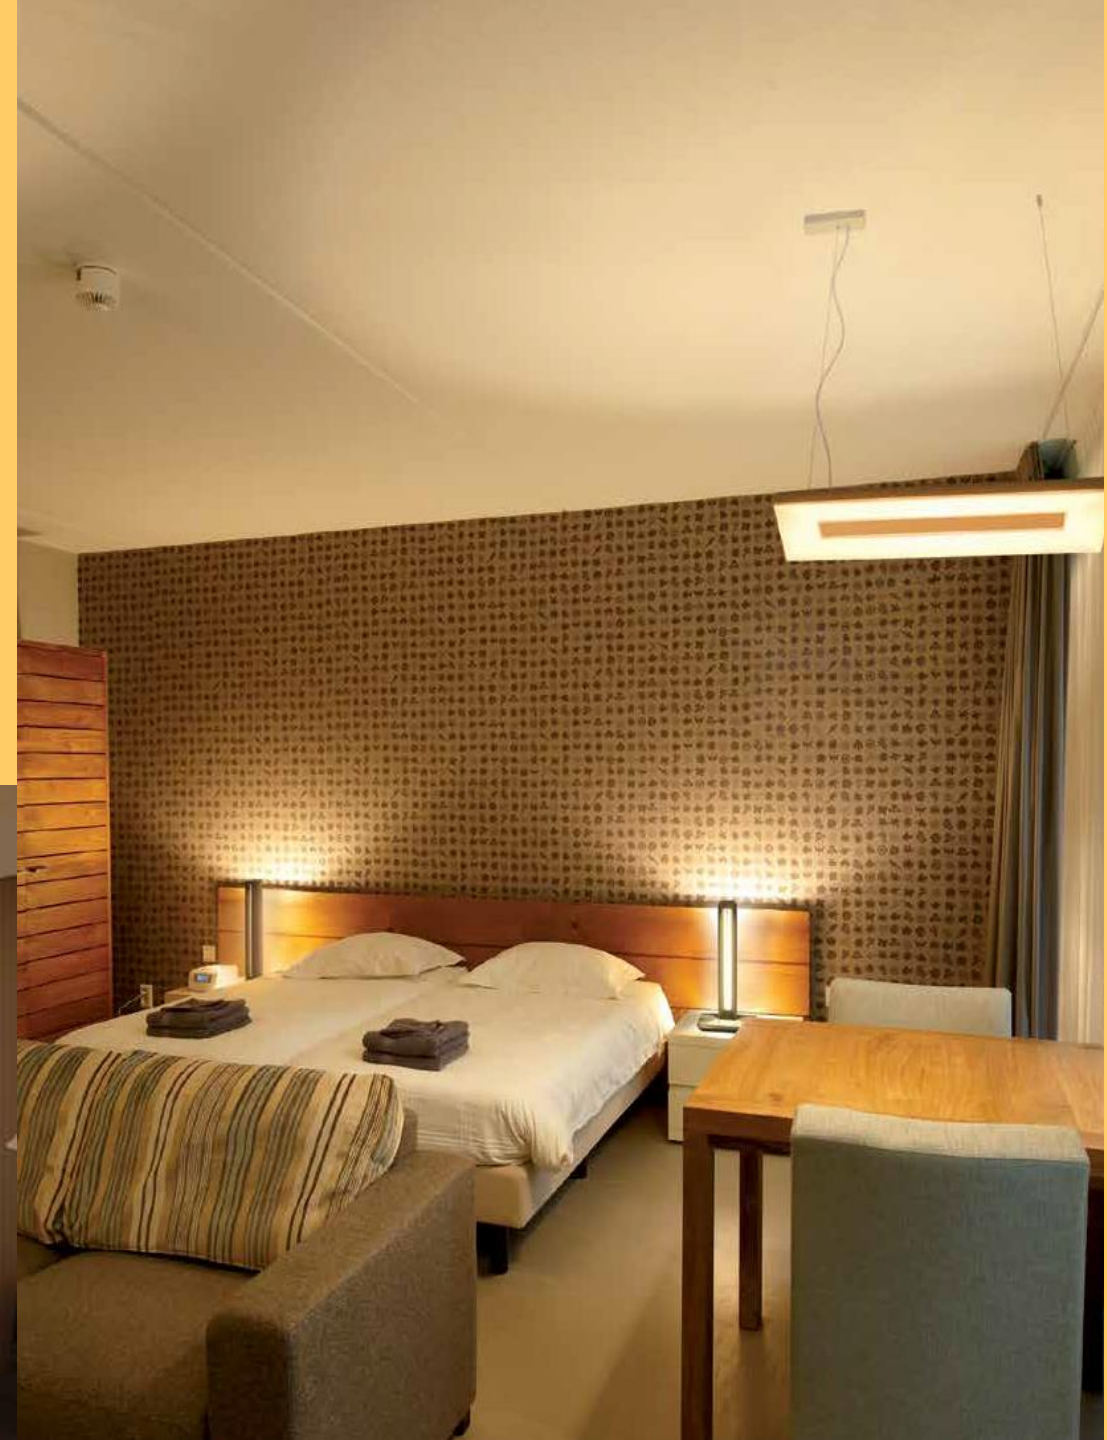

## Hue White Ambiance | WITHIN Ceiling Light

Minimalist, chic and well-cut. Philips Hue WITHIN Ceiling light adds a modernistic touch to your room, in an illuminated square of elegance. Immerse your spaces with light that accentuates the spaciousness of your home.