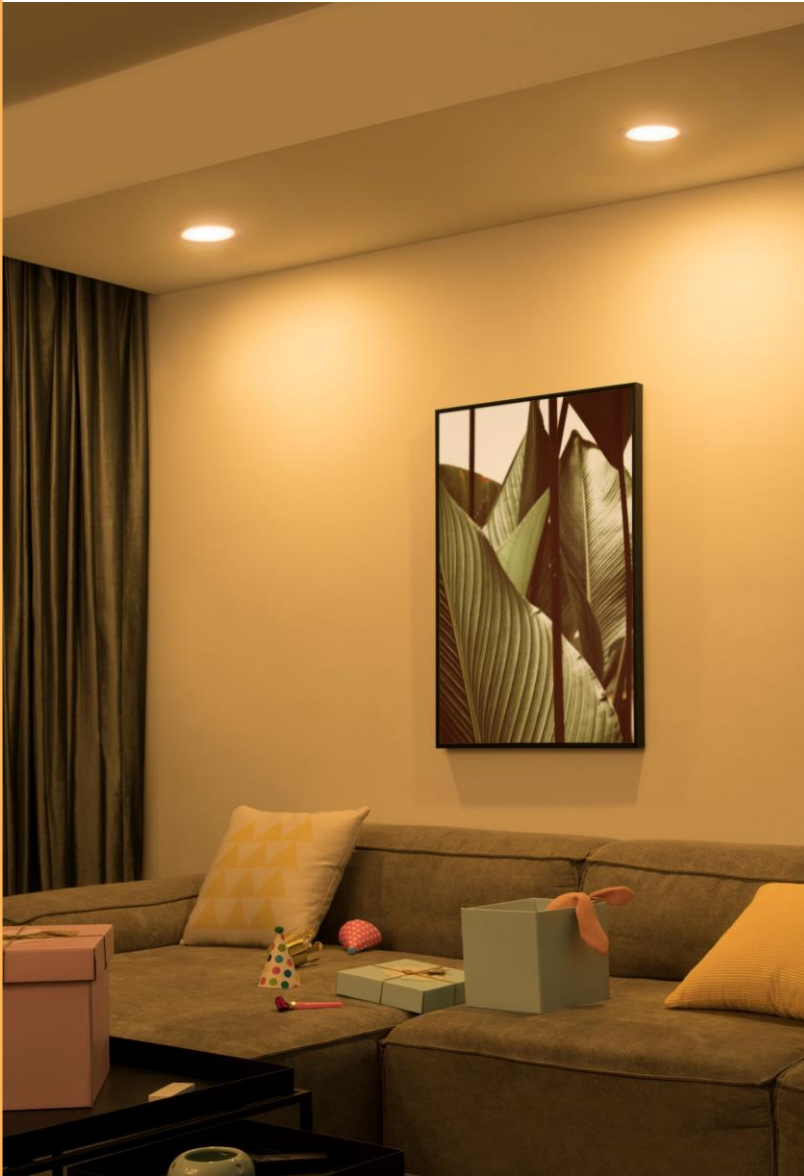

Hue White Ambiance | Garnea Downlights

Deep dimming of 0.2% to achieve perfect ambiance. Performs under stressful grid conditions - 2KV surge and wide voltage performance.