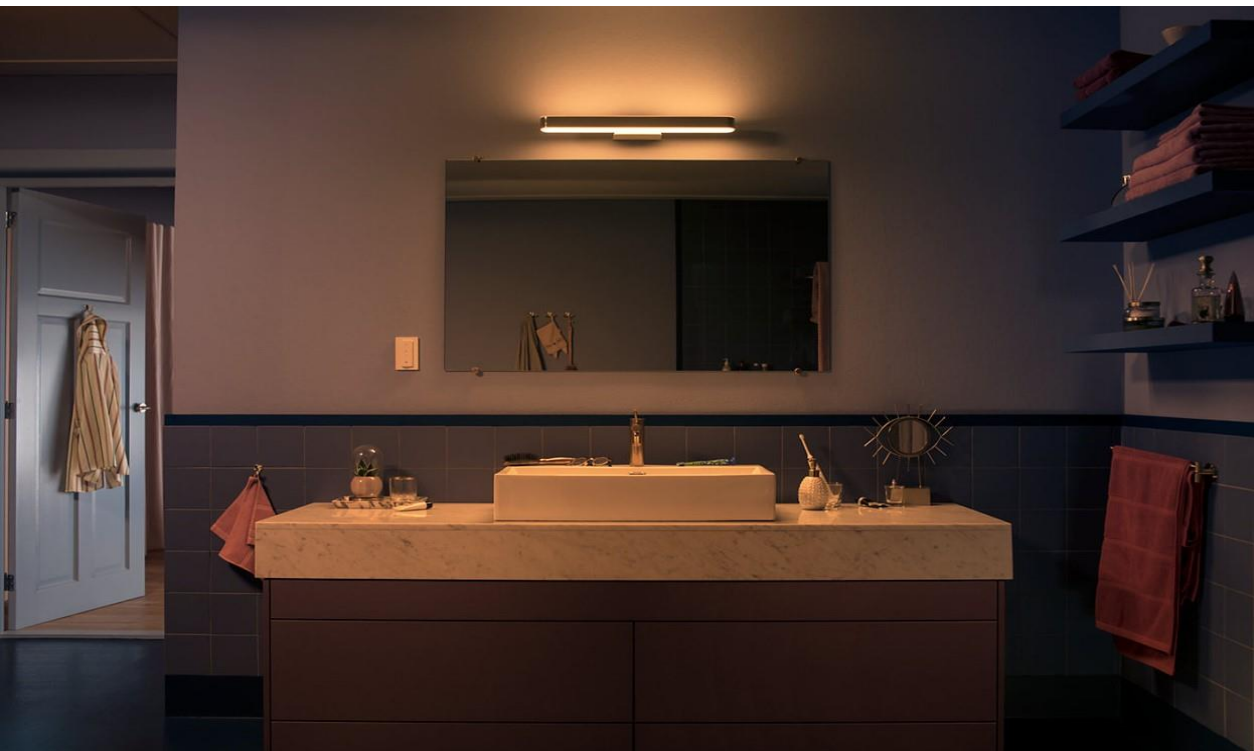

Hue White Ambiance

ADORE for Bathroom

Whether it is relaxing in a bubble bath or unwinding yourself from a busy day, or starting the day right, lighting makes all the difference.

With Philips Hue Adore lighting collection, whether you want to get energized for the day ahead, or relax and unwind, you can now transform your bathroom in an instant.