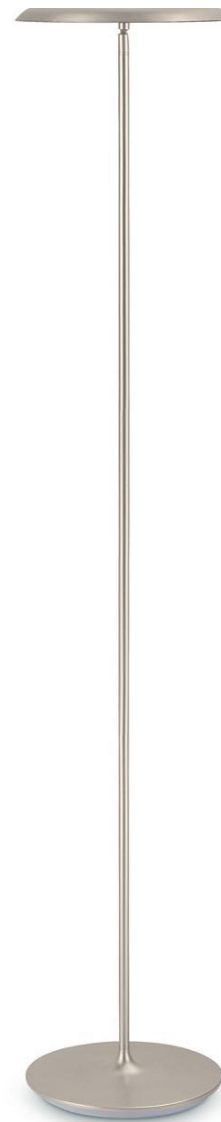

*20000 hours of lifetime of bulb = 18 years of life (3 hours daily use)*

<https://www2.meethue.com/en-in/p/hue-white-muscari-floor-light/4504048M0>