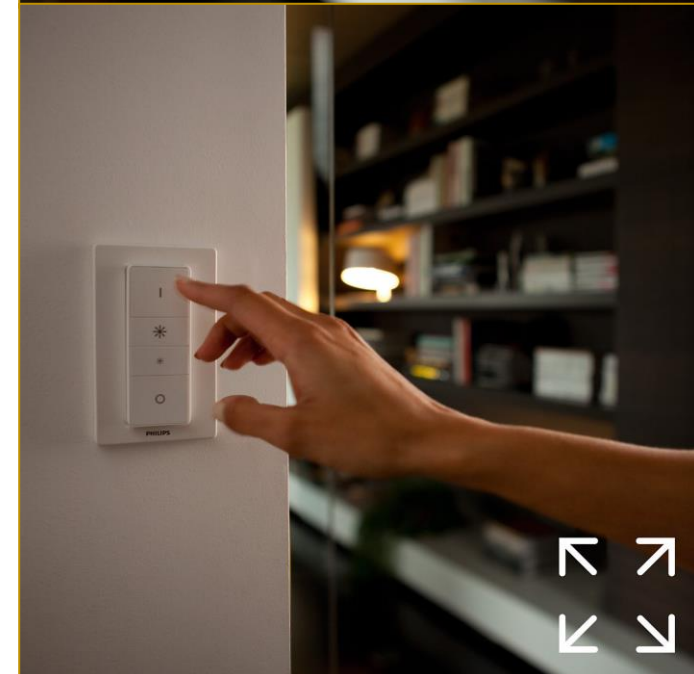

Hue Accessory | Dimmer Switch

Enrich your system with the Philips Hue dimmer switch and enjoy smooth wireless dimming. The switch works as a normal wall switch and dimmer. Place it anywhere you want, using screws or the adhesive tape on the back plate of the switch.

USP: Controls 10 lights (without Hue Bridge)

Hue Dimmer Switch	
Material	Synthetics
Length	Switch depth 11 mm, Plate depth 14 mm
Width	Switch 35 mm, Plate 70 mm
Height	Switch 92 mm, Plate 115 mm
Lifetime	50000 clicks
Battery	CR2450 3V Included (in-built)
Signal range	At least 39.3 feet
MRP	INR 2,150/-

<https://www2.meethue.com/en-in/p/hue-dimmer-switch/8718696752043>

Toggle through pre-set light recipes

- Relax
- Read
- Concentrate
- Energize