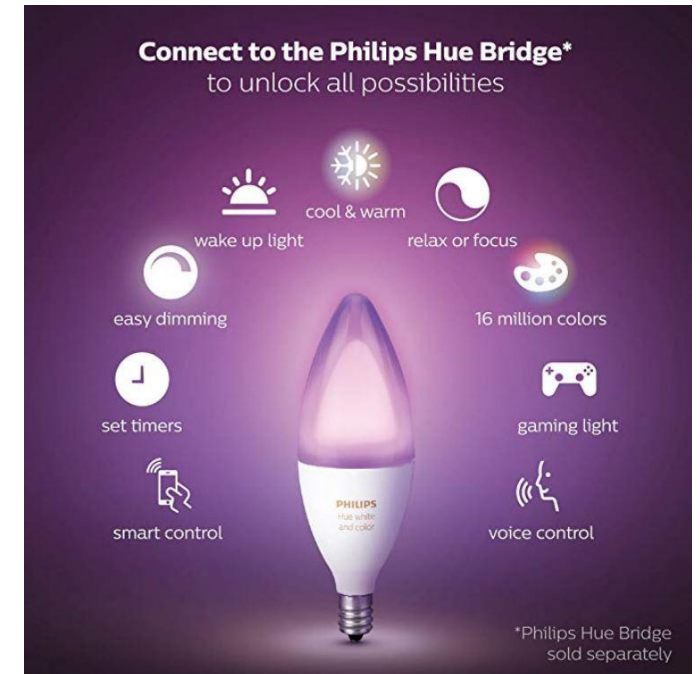

Hue White & Color Ambiance | Single Bulb (E14)

Hue White & Color Ambiance Single Bulb (E14)

Material	Glass, Synthetics & Metal
Wattage/Lumen	6.5W/450 lumens (69 lumen per watt)
Form Factor	B39
Base Type	E14
Input Voltage	220V - 240V
Color Temperature	2200K-6500K (>50000 shades of white) + 16 million colors
MRP	INR 4,000/-