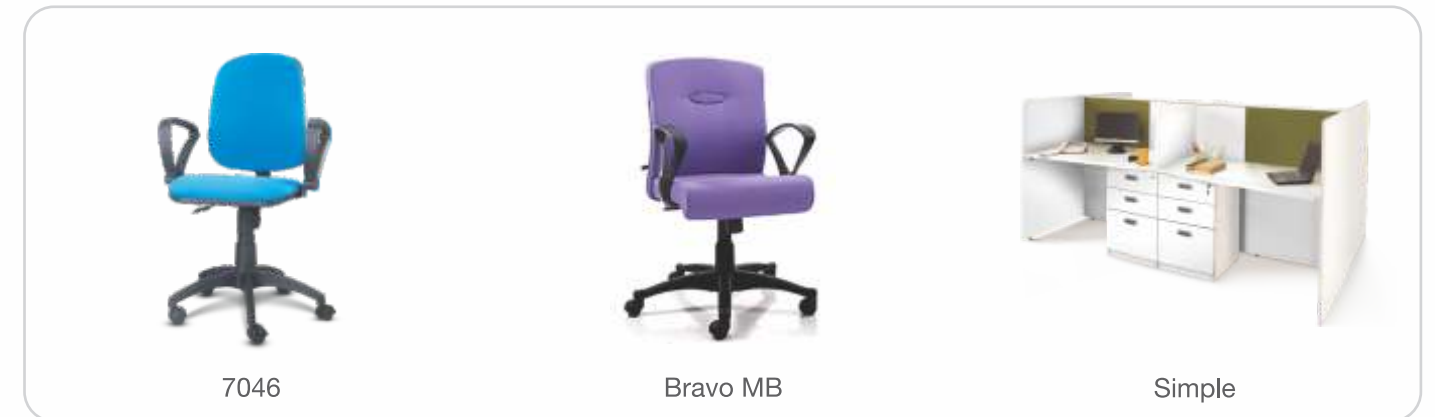

7046

Bravo MB

Simple