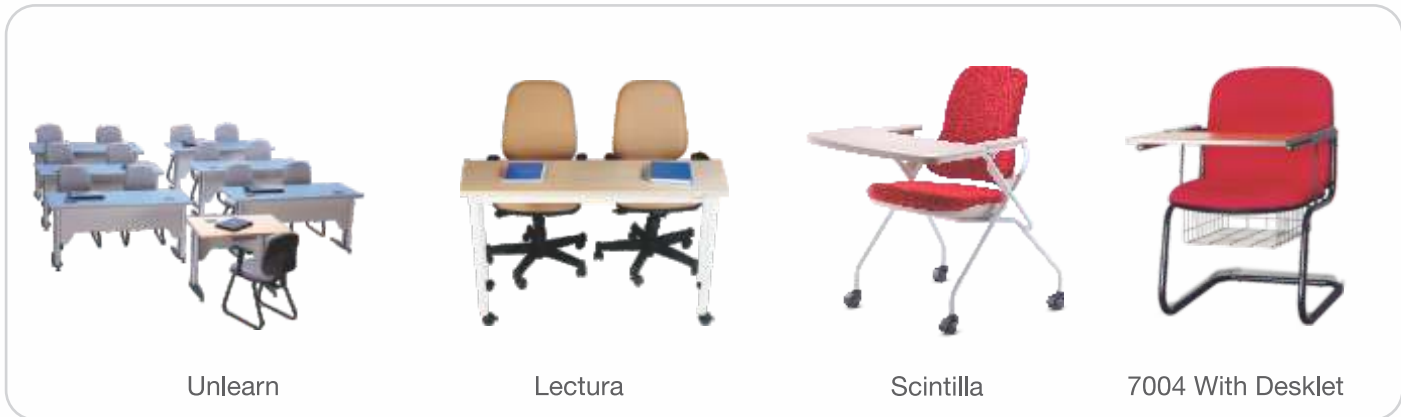

Glass door Storwel

Versatila

HB - High Back, MB - Mid Back, FB - Full Back

Insight

1018

7043

► TRAINING ROOM FURNITURE...PRACTICE MAKES PERFECT

Unlearn