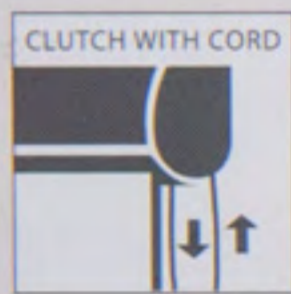

2. CHOOSE YOUR OPERATING SYSTEM

3. CHOOSE YOUR LIGHT FILTRATION

4. CHOOSE YOUR SHADE FROM THE COLLECTION

Opal, Orchid, Aster, Trio, Crest, Diamond, Rainbow, Lily, Crystal, Classic, Natural View, Linen, Europa, Mosaic and many more

5. YOU ARE READY TO ORDER NOW