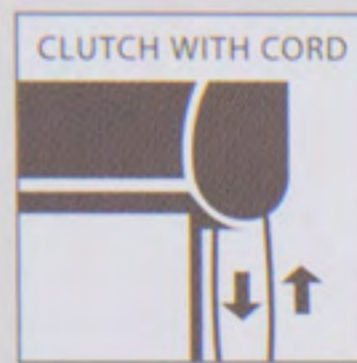

CHOOSE AN OPERATING SYSTEM FOR YOUR BLINDS

Clutch Operation