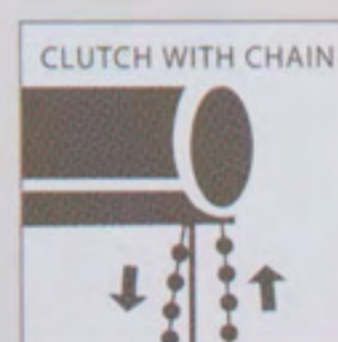

Choose from wide range of colours and textures. Available in manual or motorized mechanism.

CHOOSE AN OPERATING SYSTEM FOR YOUR BLINDS

Classic Style

Privacy Style

Automation

OPERATING SYSTEM	CLASSIC									
	38MM CONCEPT		46MM CONCEPT		38MM CONCEPT			46MM CONCEPT		
	Mini W in feet	Mini H in feet	Mini W in feet	Mini H in feet	Max W in feet	Max H in feet	Max SFT in feet	Max W in feet	Max H in feet	Max SFT in feet
Clutch system with chain / cord	2	2.5	2.25	2.5	8.5	8	55	8.5	10	70
Motorized	NA	NA	2.25	2.5	NA	NA	NA	8.5	10	70