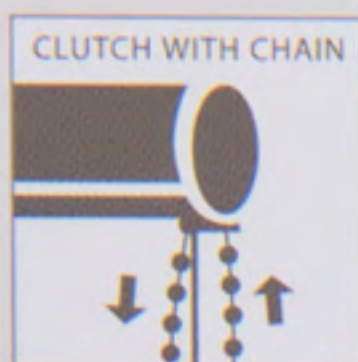

VERTILITE

AT A GLANCE

Vertilite Blind moves sideways. Fabric vanes are woven with sheer layer which create the look of soft drapery. Allows suitable light filtrations by tilting the vanes. Best suitable for large windows and french doors.

CHOOSE AN OPERATING SYSTEM FOR YOUR BLINDS

Clutch Operation

Wand Operation

Motorized

OPERATING SYSTEM	Mini W in feet	Mini H in feet	Max W in feet	Max H in feet	Max SFT in feet
Wand operation	3	3	10	9	80
Clutch operating with chain	3	3	12	9	80
Motorized	4	4	14.5	9	100