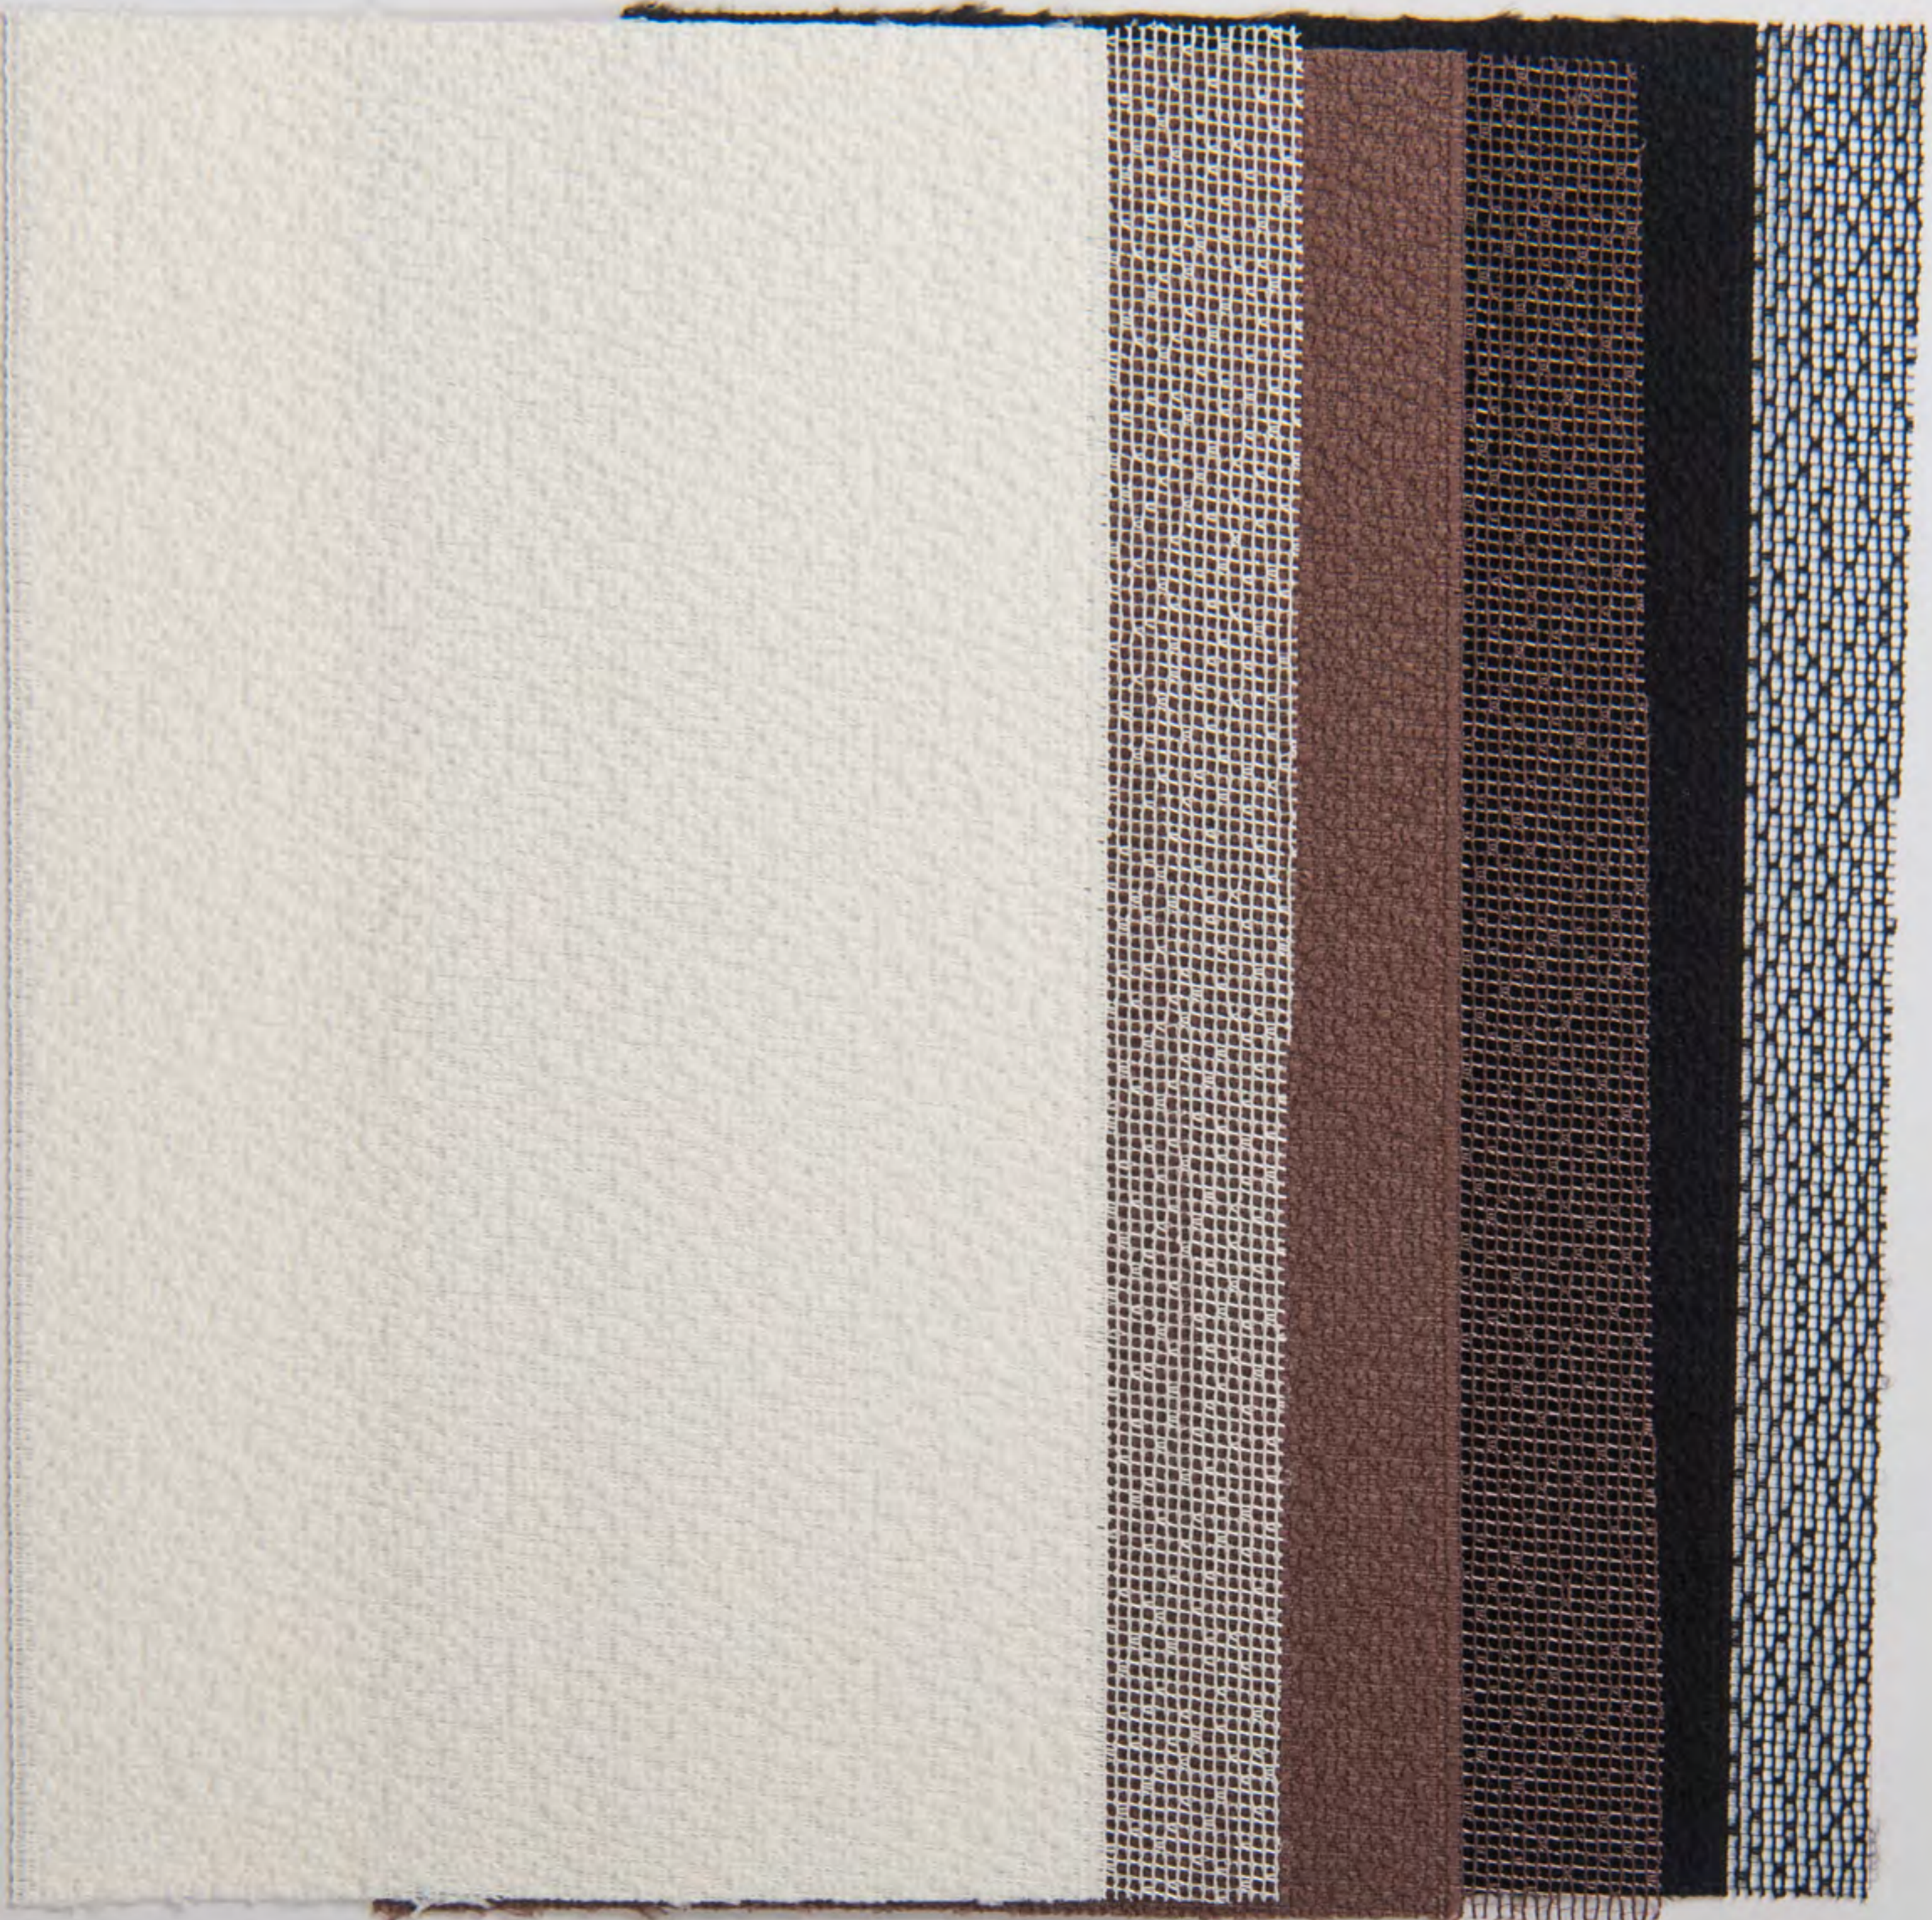

CT IVORY

CT BROWN

CT CHARCOAL

SPECIFICATIONS

Composition - 100% polyester | Max Width - 3.5 m | Max Height - 4.0 m