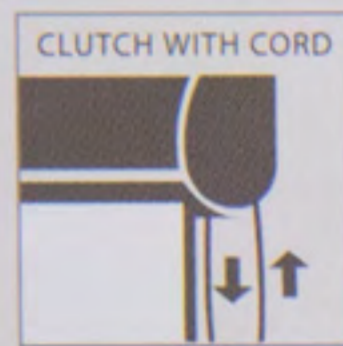

Classic Style

Automation

OPERATING SYSTEM	38MM CONCEPT		46MM CONCEPT		38MM CONCEPT			46MM CONCEPT		
	Mini W in feet	Mini H in feet	Mini W in feet	Mini H in feet	Max W in feet	Max H in feet	Max SFT in feet	Max W in feet	Max H in feet	Max SFT in feet
Clutch system with chain / cord	2	2.5	2.25	2.5	8.5	8	55	8.5	10	70
Motorized	NA	NA	2.25	2.5	NA	NA	NA	8.5	10	70