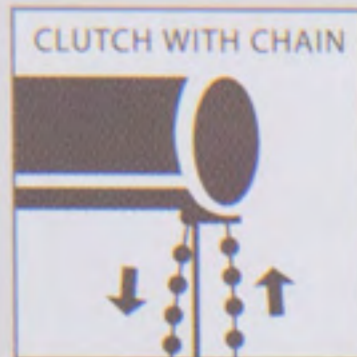

CT CHARCOAL

SPECIFICATIONS

Composition - 100% polyester | Max Width - 3.5 m | Max Height - 4.0 m

SOLARETTE

AT A GLANCE

An inventive construction of rotating fabric sandwiched between two sheer fabric layers allows flexible transparency. Creates flexible light filtration by tilting the soft fabric louvers so that you can let more or less light pass through your room.

Select from translucent and room darkening options with various textures and colours. Available in manual and motorized mechanism.

CHOOSE AN OPERATING SYSTEM FOR YOUR BLINDS

Clutch Operation

Automation

OPERATING SYSTEM	38MM CONCEPT		46MM CONCEPT		38MM CONCEPT			46MM CONCEPT		
	Mini W in feet	Mini H in feet	Mini W in feet	Mini H in feet	Max W in feet	Max H in feet	Max SFT in feet	Max W in feet	Max H in feet	Max SFT in feet
Clutch system with chain / cord	1	2	1	2	9	9	60	10	14.75	100
Motorized	NA	NA	2.25	2.5	NA	NA	NA	NA	NA	100