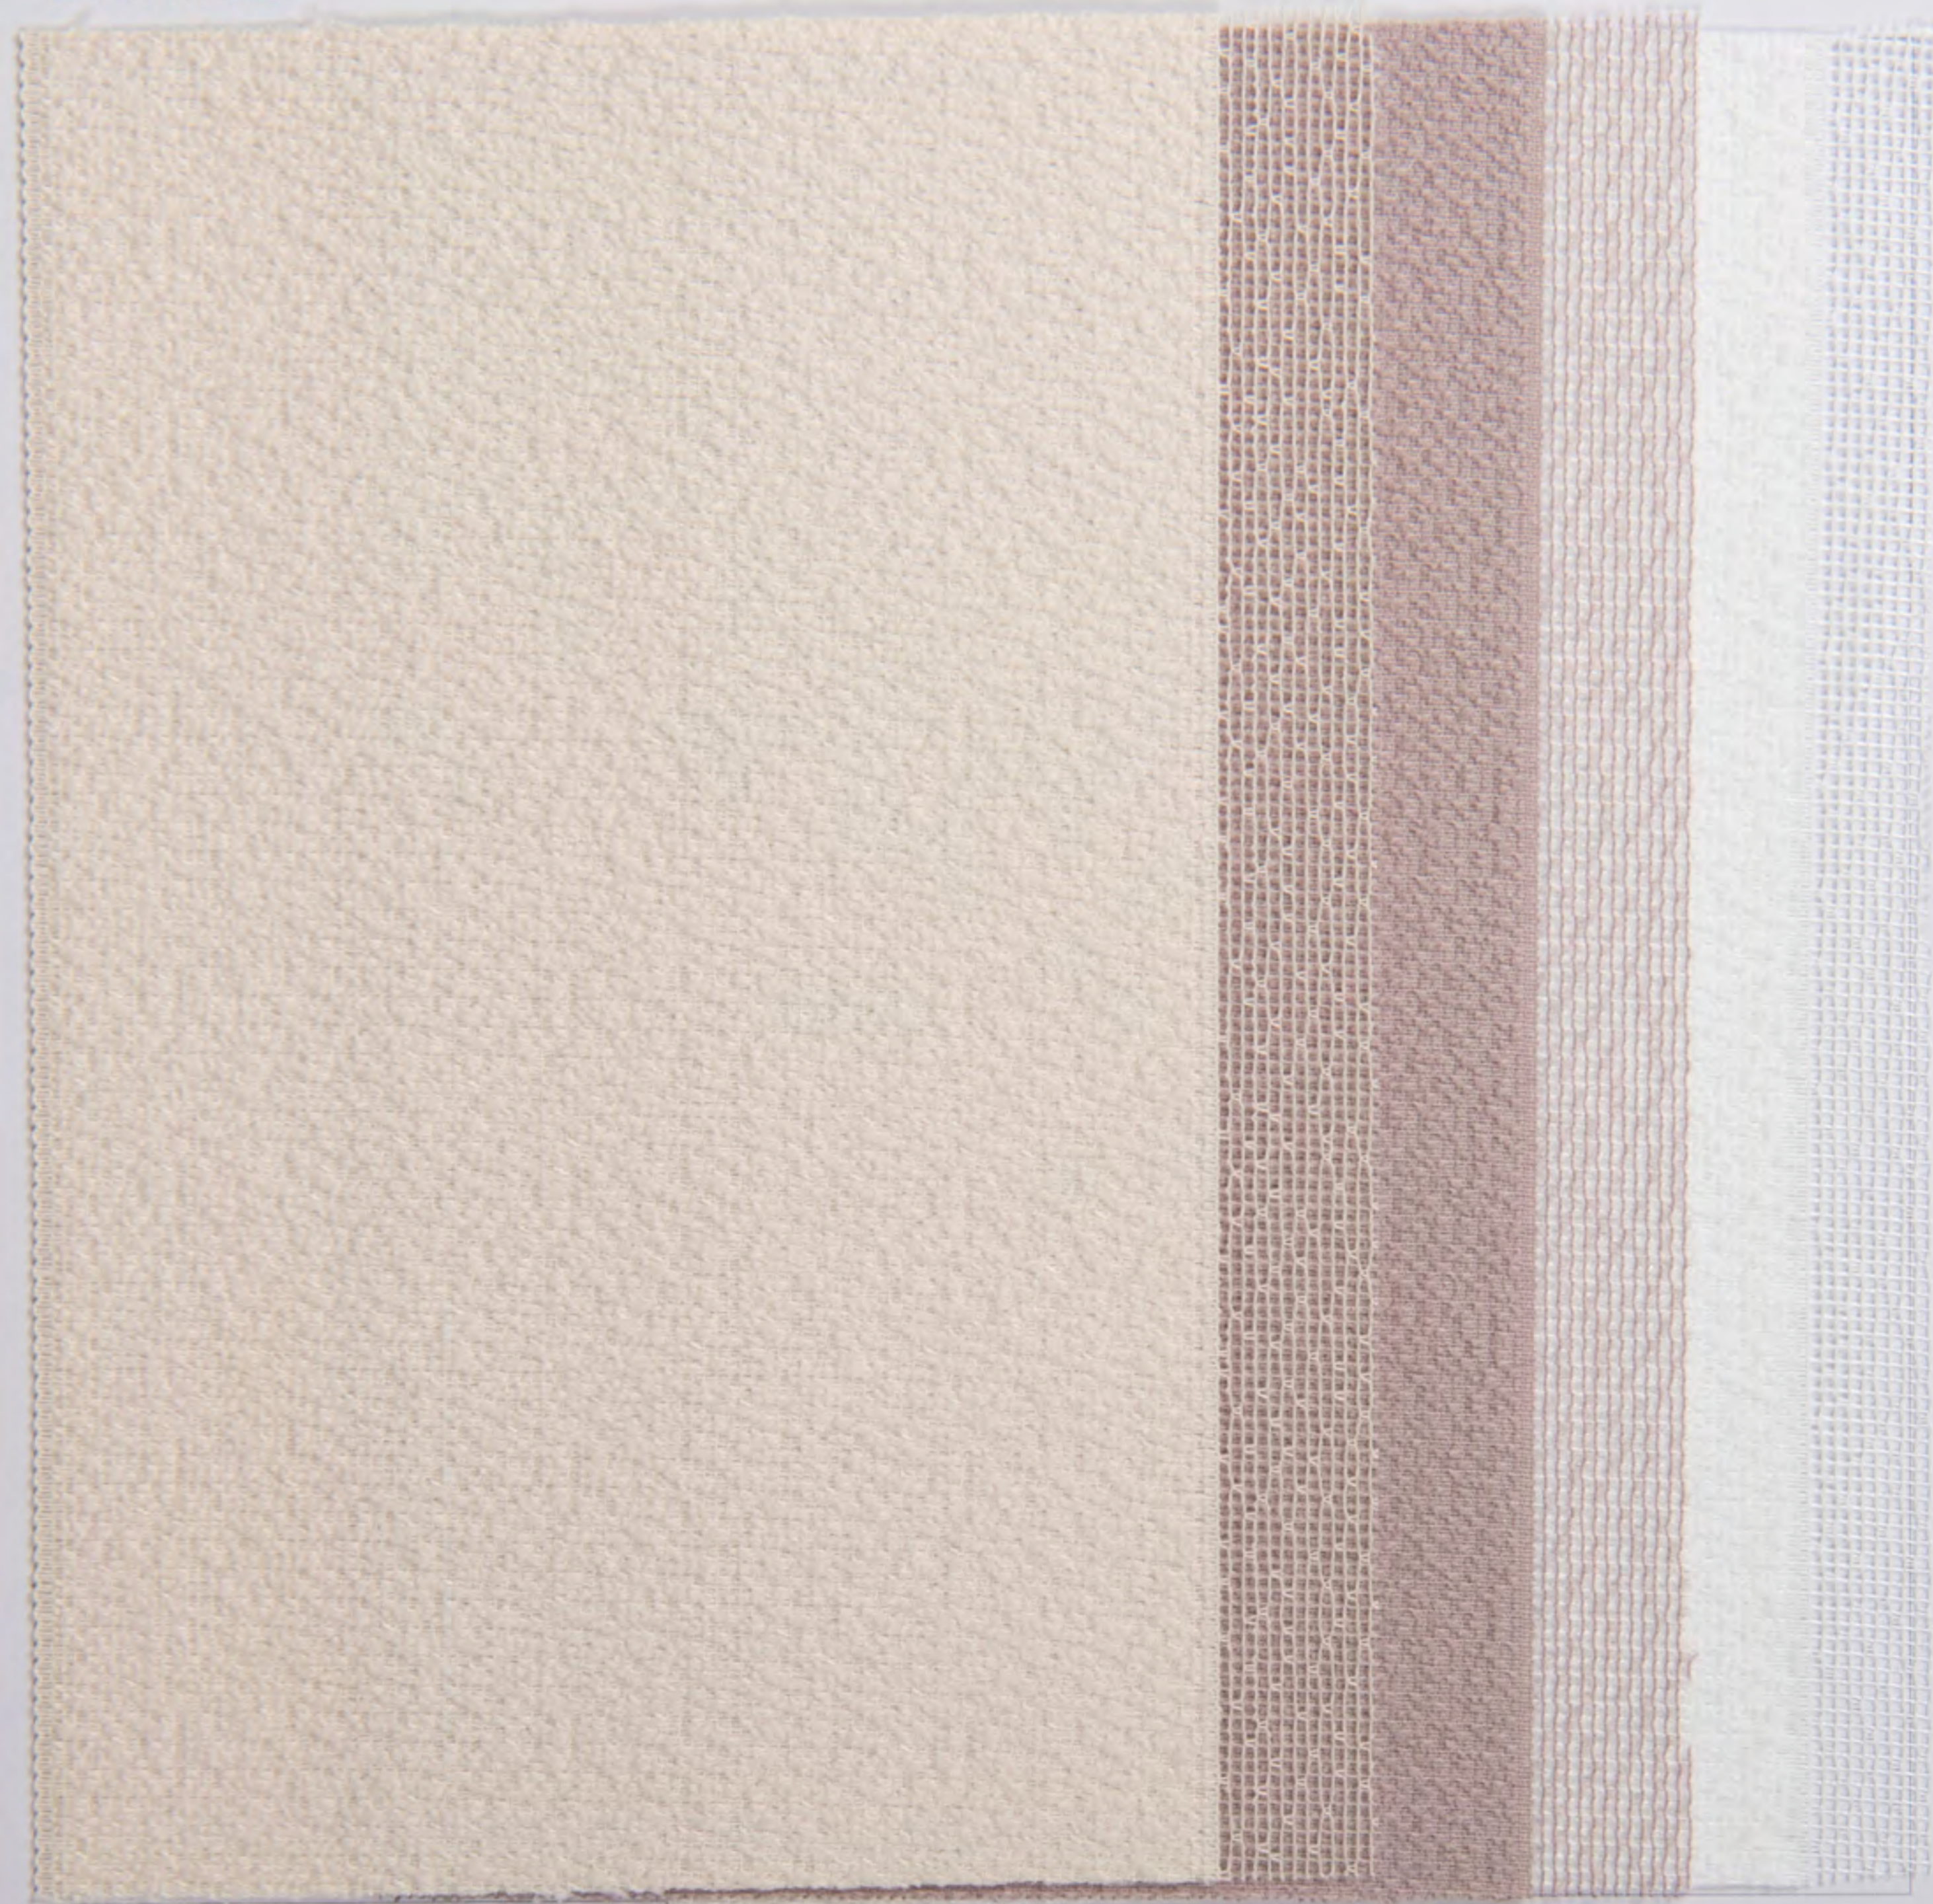

VERTILITE

AT A GLANCE

Vertilite Blind moves sideways. Fabric vanes are woven with sheer layer which create the look of soft drapery. Allows suitable light filtrations by tilting the vanes. Best suitable for large windows and french doors.

VERTILITE
CITRINE

CT BEIGE

CT COFFEE

CT WHITE

SPECIFICATIONS

Composition - 100% polyester | Max Width - 3.5 m | Max Height - 4.0 m

CT IVORY

CT BROWN