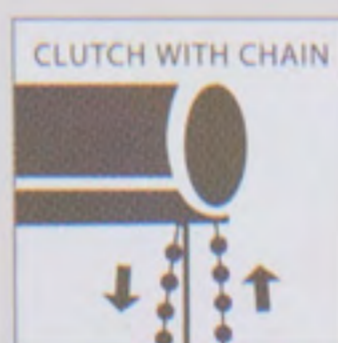

Choose from wide range of colours and textures. Available in manual or motorized mechanism.

CHOOSE AN OPERATING SYSTEM FOR YOUR BLINDS

Classic Style

Privacy Style

Automation

OPERATING SYSTEM	CLASSIC									
	38MM CONCEPT		46MM CONCEPT		38MM CONCEPT			46MM CONCEPT		
	Mini W in feet	Mini H in feet	Mini W in feet	Mini H in feet	Max W in feet	Max H in feet	Max SFT in feet	Max W in feet	Max H in feet	Max SFT in feet
Clutch system with chain / cord	2	2.5	2.25	2.5	8.5	8	55	8.5	10	70
Motorized	NA	NA	2.25	2.5	NA	NA	NA	8.5	10	70