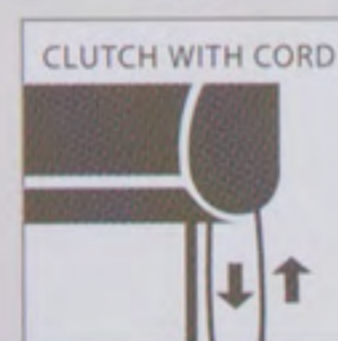

Choose from wide range of colours and textures. Available in manual or motorized mechanism.

CHOOSE AN OPERATING SYSTEM FOR YOUR BLINDS

Classic Style

Privacy Style

Automation

OPERATING SYSTEM	CLASSIC									
	38MM CONCEPT		46MM CONCEPT		38MM CONCEPT			46MM CONCEPT		
	Mini W in feet	Mini H in feet	Mini W in feet	Mini H in feet	Max W in feet	Max H in feet	Max SFT in feet	Max W in feet	Max H in feet	Max SFT in feet
Clutch system with chain / cord	2	2.5	2.25	2.5	8.5	8	55	8.5	10	70
Motorized	NA	NA	2.25	2.5	NA	NA	NA	8.5	10	70