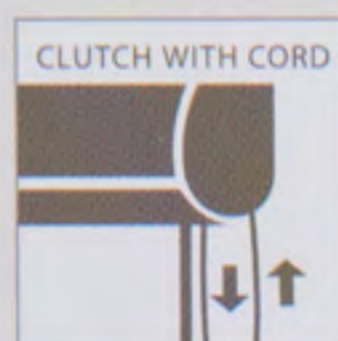

Choose from wide range of colours and textures. Available in manual or motorized mechanism.

CHOOSE AN OPERATING SYSTEM FOR YOUR BLINDS

Classic Style

Privacy Style

Automation

OPERATING SYSTEM	CLASSIC									
	38MM CONCEPT		46MM CONCEPT		38MM CONCEPT			46MM CONCEPT		
	Mini W in feet	Mini H in feet	Mini W in feet	Mini H in feet	Max W in feet	Max H in feet	Max SFT in feet	Max W in feet	Max H in feet	Max SFT in feet
Clutch system with chain / cord	2	2.5	2.25	2.5	8.5	8	55	8.5	10	70
Motorized	NA	NA	2.25	2.5	NA	NA	NA	8.5	10	70